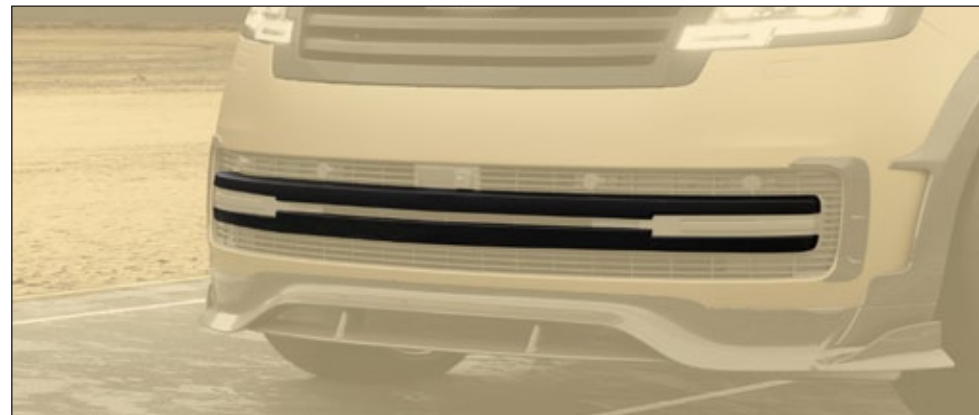

Front panel

LRR 102 851

2 parts set
visible carbon fibre without clear coat