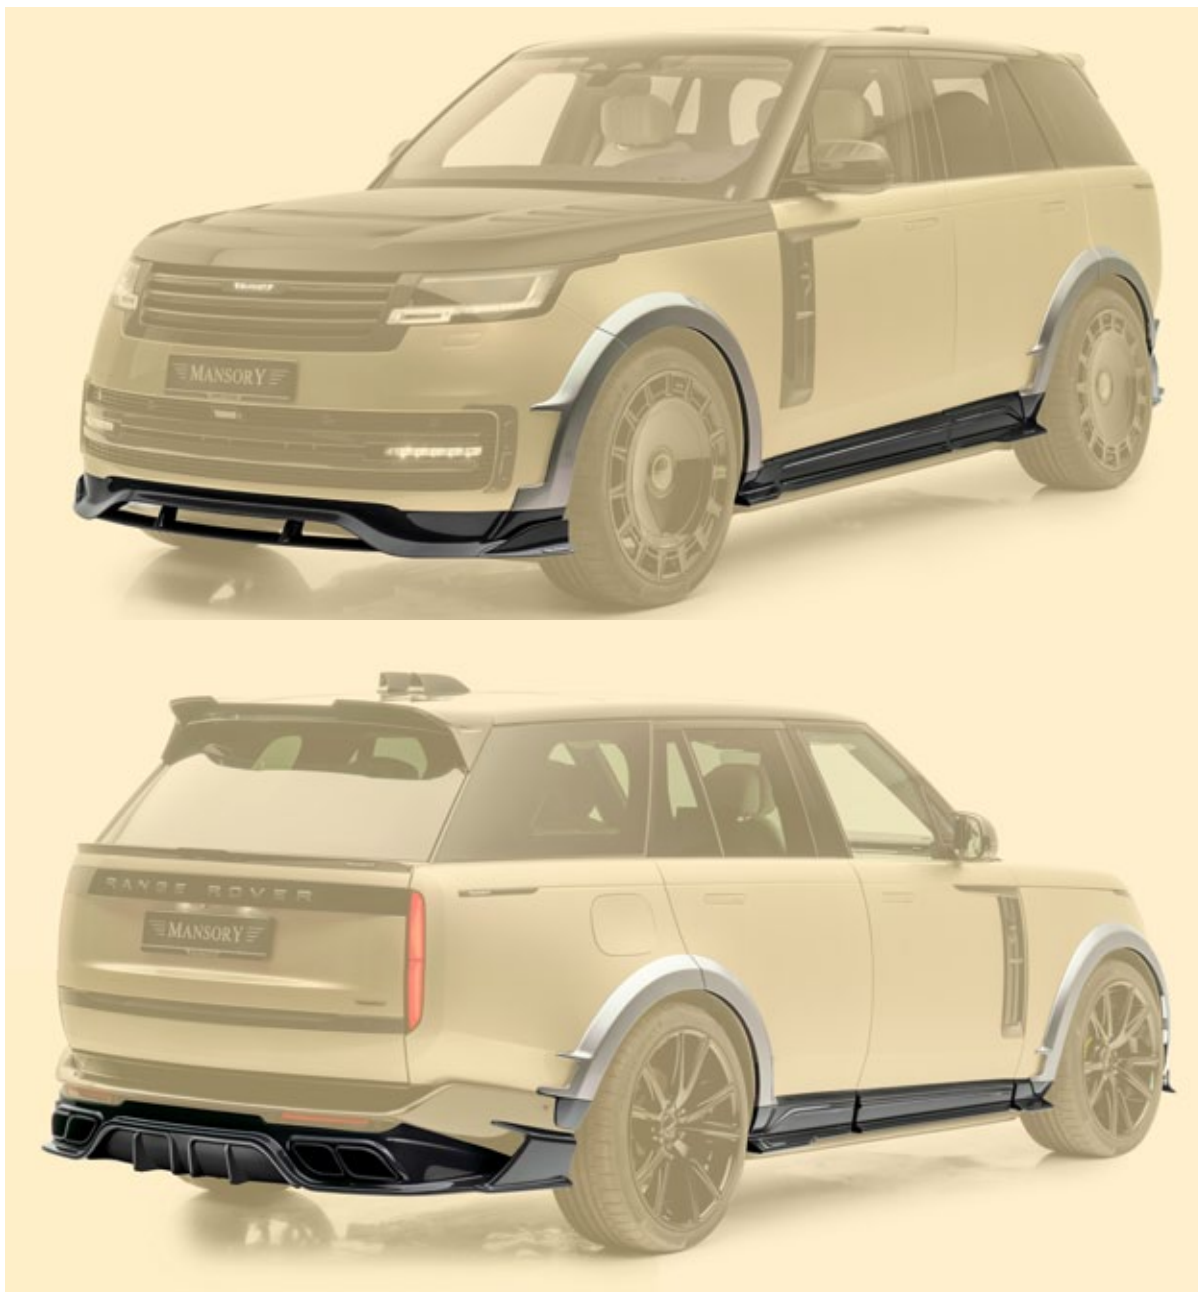

MANSORY WIDE BODY KIT

LRR 4W0 001

MANSORY WIDE BODY KIT - for LWB

LRR 4W0 0L1

Front bumper:

- front bumper lip - visible carbon fibre primed without clear coat

Body extension - 22 parts

- side skirts - 6 parts set left & right - with MANSORY logo, - visible carbon fibre primed without clear coat
- fender extension - 12 parts set left & right, primed not visible carbon fibre