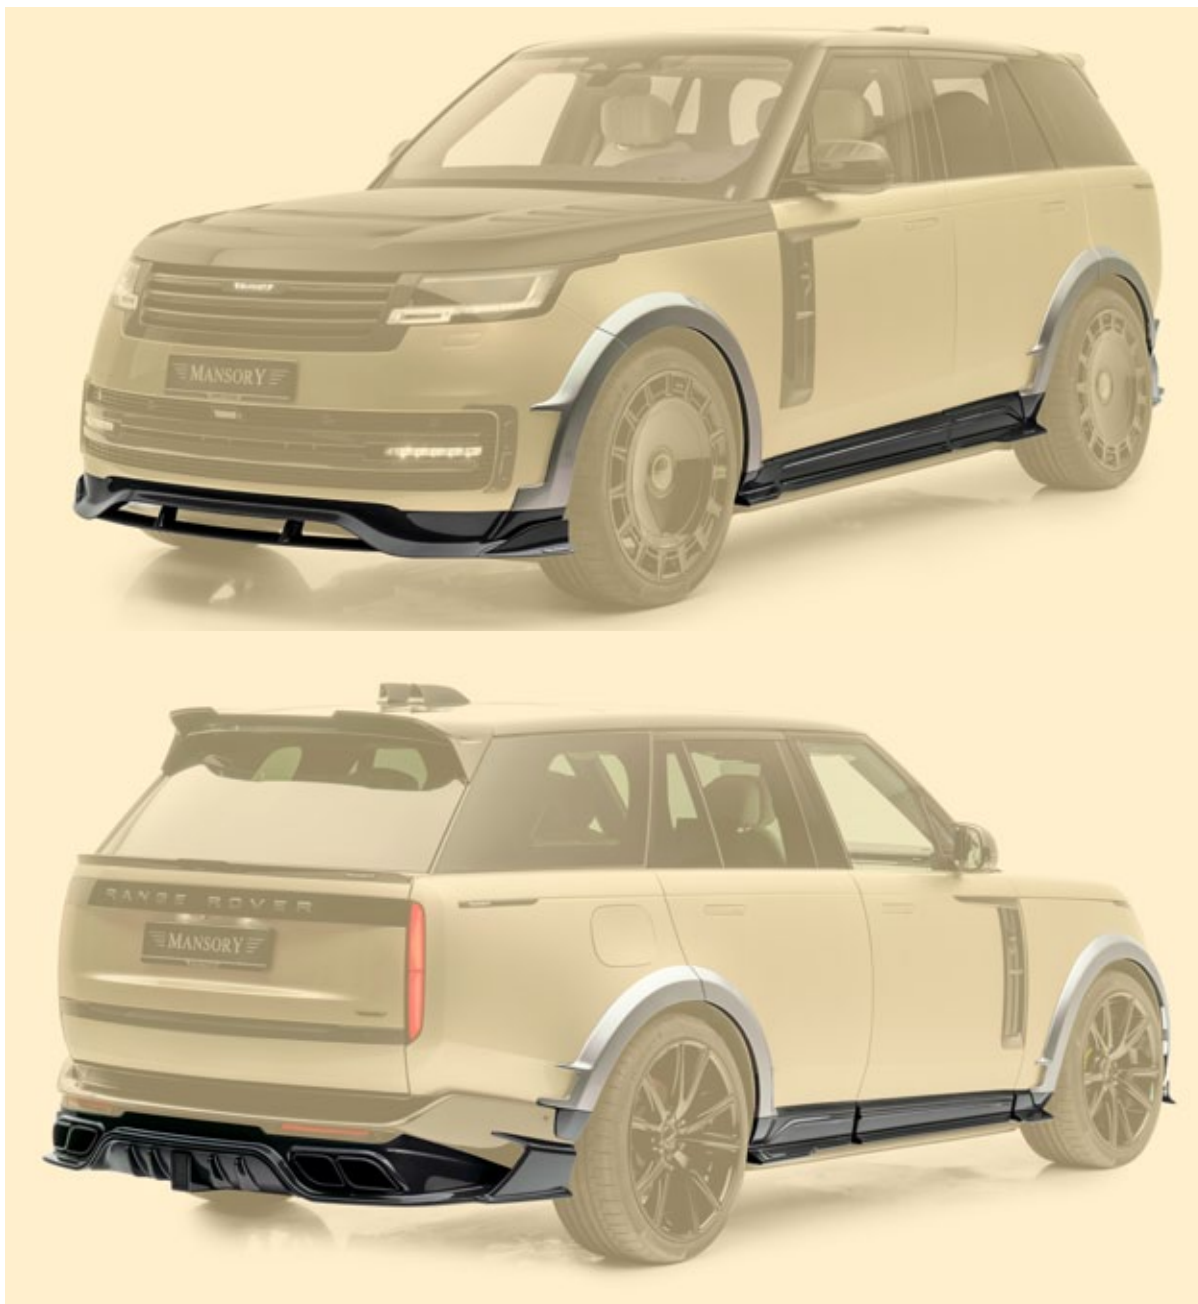

MANSORY WIDE BODY KIT with race break light

..... LRR 4W0 002

MANSORY WIDE BODY KIT with race break light - for LWB

..... LRR 4W0 L02

Front bumper:

- front bumper lip - visible carbon fibre primed without clear coat

Body extension - 22 parts

- side skirts - 6 parts set left & right - with MANSORY logo, - visible carbon fibre primed without clear coat
- fender extension - 12 parts set left & right, primed not visible carbon fibre

Rear bumper:

- diffuser with side extensions, visible carbon fibre primed without clear coat
- alluminium double exhaust blinds
- race brake light