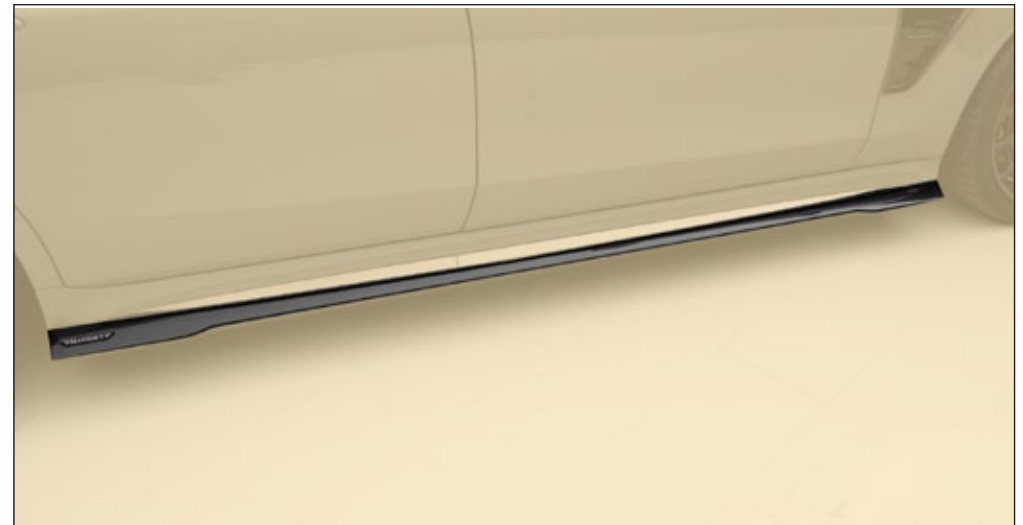

Front splitter with LED DRL

223 A82 991

visible carbon fibre primed without clear coat
2 parts set - left & right

Front lip with middle splitters and nr.plate holder

223 A82 941

visible carbon fibre primed without clear coat

Air intake for front mask

223 A03 371

visible carbon fibre without clear coat

Side skirts lip, visible carbon - long version

223 595 121

2 parts set - left & right
visible carbon fibre primed without clear coat