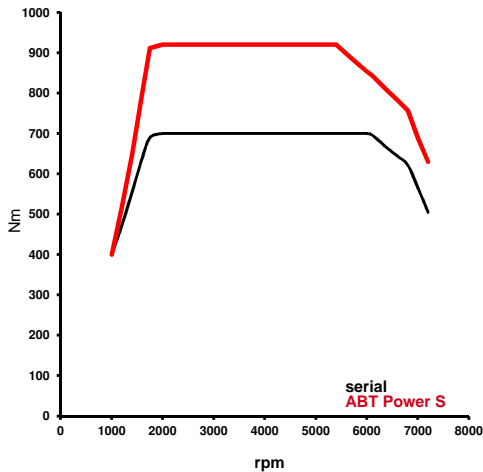

ABT **POWER S**

Audi RS6_4G05_320 4,0l to app. 540/(735) kw/(bHP)

Document date: 03-07-2018

Base: v8 cylinder otto engine with gasoline direct injection

Engine type code: CWUC

Constructive change: ABT-Engine-Control, ABT exhaust system or RS-titan exhaust system Audi Sport

Base	ABT POWER S
Bore: 84.5 mm	Bore: 84.5 mm
Stroke: 89.0 mm	Stroke: 89.0 mm
Power: 445/(605) kw/(bHP) at: 6100-6800 rpm	Power: 540/(735) kw/(bHP) at: 6100-6800 rpm
Torque: 700 Nm at: 1750-6000 rpm	Torque: 920 Nm at: 1750-5600 rpm
Top Speed: 305 km/h	Top Speed: 320 km/h
0-100 km/h (maker declaration): 3.7 s	0-100 km/h (maker declaration): 3.3 s
CO2-emission: 223 g/km	CO2-emission: 223 g/km
CO2-emission per bHP: 0.37 g/(km* bHP)	CO2-emission per bHP: 0.3 g/(km* bHP)
Drive / Transmission: quattro, automatic	Drive / Transmission: quattro, automatic

** The declared measurement values were determined by the ABT developmental vehicle

Fuel type: ROZ 102

Emission standard: EU 6

Order-No.: 4G05 140 735 CWUC/1

For checking availability of modification, please let us know the ECU number prior to placing an order!

- Details about driving performances are approximate values without obligation which are established on ABT test vehicles and may vary depending on tyres and equipment of vehicle and ambience conditions like air pressure and temperature
- Errors as well as alterations in price and technology excepted
- Additional alterations to the vehicle which have indirect or direct influence on our deliveries and rendered services void all warranty claims to Abt Sportsline
- Our applicable valid terms and conditions apply