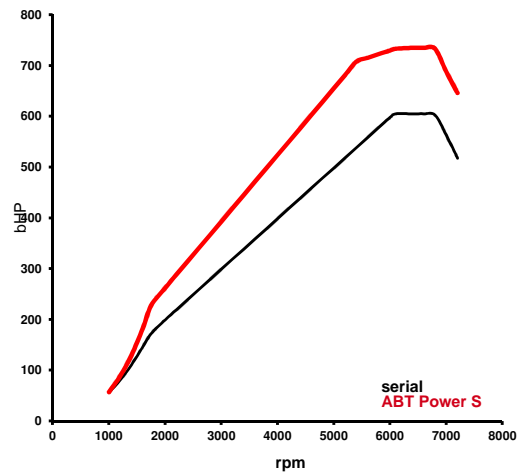

ABT **POWER S**

Audi RS6_4G05_320 4,0l to app. 540/(735) kw/(bHP)

Document date: 03-07-2018

Base: v8 cylinder otto engine with gasoline direct injection

Engine type code: CWUC

Constructive change: ABT-Engine-Control, ABT exhaust system or RS-titan exhaust system Audi Sport

Base	ABT POWER S
Bore: 84.5 mm	Bore: 84.5 mm
Stroke: 89.0 mm	Stroke: 89.0 mm
Power: 445/(605) kw/(bHP) at: 6100-6800 rpm	Power: 540/(735) kw/(bHP) at: 6100-6800 rpm
Torque: 700 Nm at: 1750-6000 rpm	Torque: 920 Nm at: 1750-5600 rpm
Top Speed: 305 km/h	Top Speed: 320 km/h
0-100 km/h (maker declaration): 3.7 s	0-100 km/h (maker declaration): 3.3 s
CO2-emission: 223 g/km	CO2-emission: 223 g/km
CO2-emission per bHP: 0.37 g/(km* bHP)	CO2-emission per bHP: 0.3 g/(km* bHP)
Drive / Transmission: quattro, automatic	Drive / Transmission: quattro, automatic

** The declared measurement values were determined by the ABT developmental vehicle

Fuel type: ROZ 102

Emission standard: EU 6

Order-No.: 4G05 140 735 CWUC/1

For checking availability of modification, please let us know the ECU number prior to placing an order!

- Details about driving performances are approximate values without obligation which are established on ABT test vehicles and may vary depending on tyres and equipment of vehicle and ambience conditions like air pressure and temperature
- Errors as well as alterations in price and technology excepted
- Additional alterations to the vehicle which have indirect or direct influence on our deliveries and rendered services void all warranty claims to Abt Sportsline
- Our applicable valid terms and conditions apply