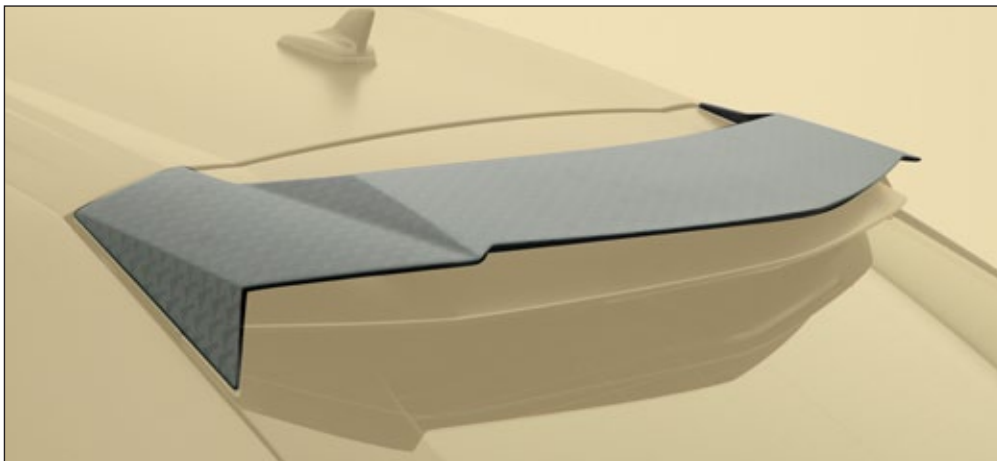

Roof spoiler
visible carbon fibre glossy*

636 830 771