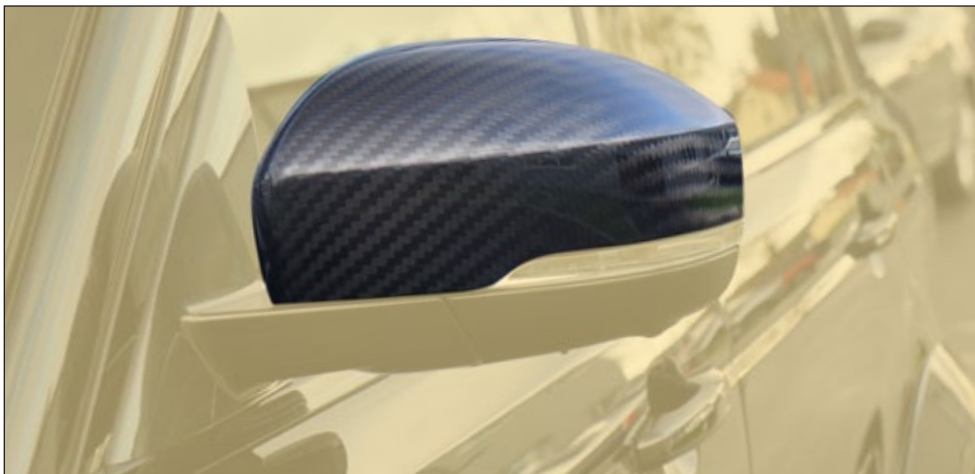

**with MANSORY logo - visible carbon fibre without clear coat**

RRS 802 741

**Mirror masks**

RRS 522 751

2 parts set - left & right, *visible carbon fibre glossy\**

**Air outtakes cover**

SVR 802 940

2 parts set - left & right, visible carbon fibre without clear coat